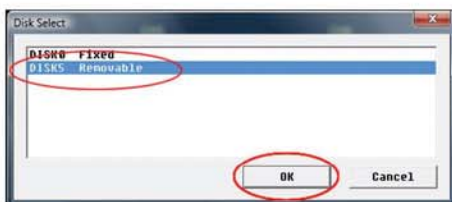

Select "DISKS Removable".
Click "OK".
The video will now automatically play.