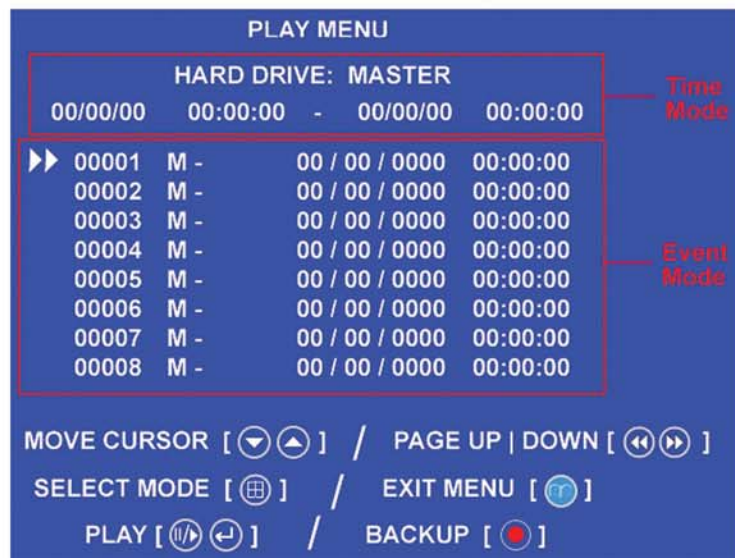

HOW TO RETRIEVE VIDEO FROM THE 9CH DVR

Remote controller must be used.

Backup cannot be obtained while the DVR is recording. Press [⏏] and enter password to stop recording.

Default password is 111111

Insert a USB key into the USB port on the side of the DVR.
An icon will appear on the screen (bottom left) confirming the USB key has been recognized.

Press [⏏]

There are two modes of backup either by time or event. Press [⊕] to switch between modes.

Time mode:

Move to the date/time required by pressing [⏪] [⏩]. Use [⏮] [⏭] to change numbers.
Press [⏏] to go to the next screen.

Event mode:

Move to the event required by pressing [⏮] [⏭] and press [⏏] to go to the next screen.

HOW TO VIEW DVR OVER A NETWORK (9 CH)

Right click on the screen and then click “Client”

Right click on the screen and then click “Connect”