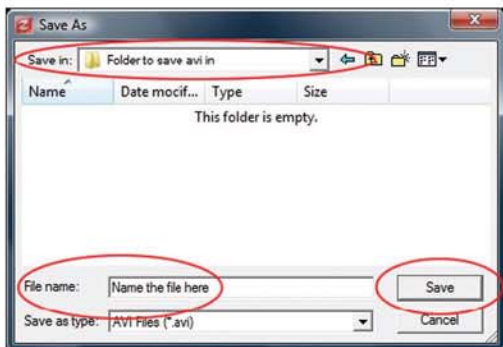

Select where to save the converted file and name it.
Click “Save”