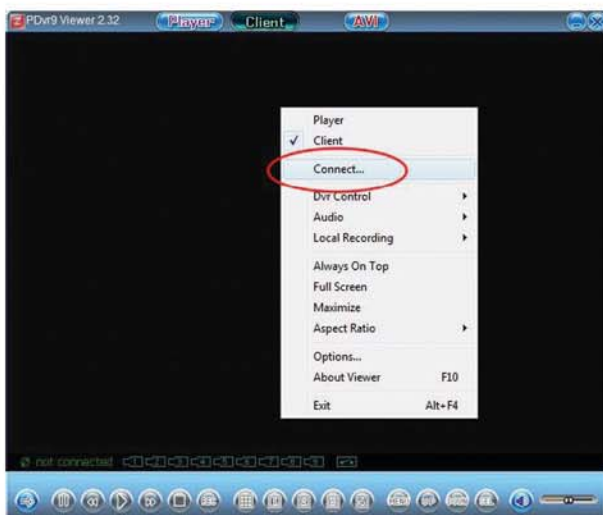

HOW TO RETRIEVE VIDEO FROM THE 9CH DVR

Remote controller must be used.

Backup cannot be obtained while the DVR is recording. Press [⏏] and enter password to stop recording.

Default password is 111111

Insert a USB key into the USB port on the side of the DVR.
An icon will appear on the screen (bottom left) confirming the USB key has been recognized.

Press [⏏]

There are two modes of backup either by time or event. Press [⊕] to switch between modes.

Time mode:

Move to the date/time required by pressing [⏪] [⏩]. Use [⏮] [⏭] to change numbers.
Press [⏏] to go to the next screen.

Event mode:

Move to the event required by pressing [⏮] [⏭] and press [⏏] to go to the next screen.

HOW TO VIEW DVR OVER A NETWORK (9 CH)

Right click on the screen and then click “Client”

Right click on the screen and then click “Connect”