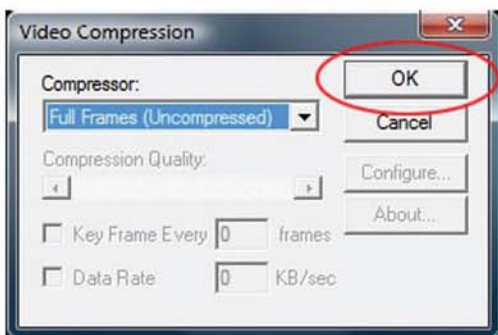

Click “OK”
The file is now converting to AVI.