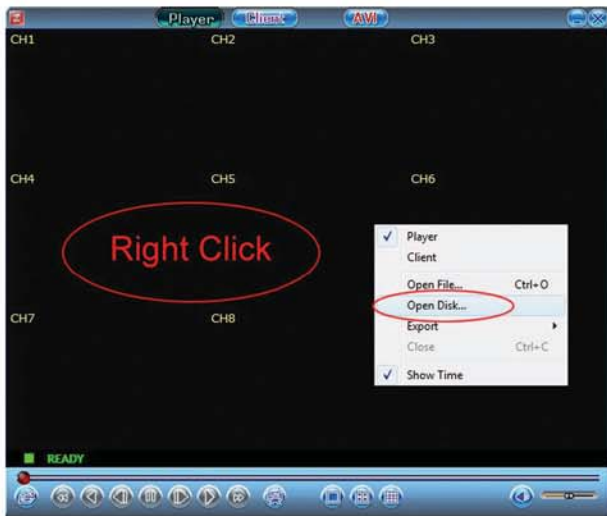

Right click in an open space on the screen.
Click on "Open Disk"