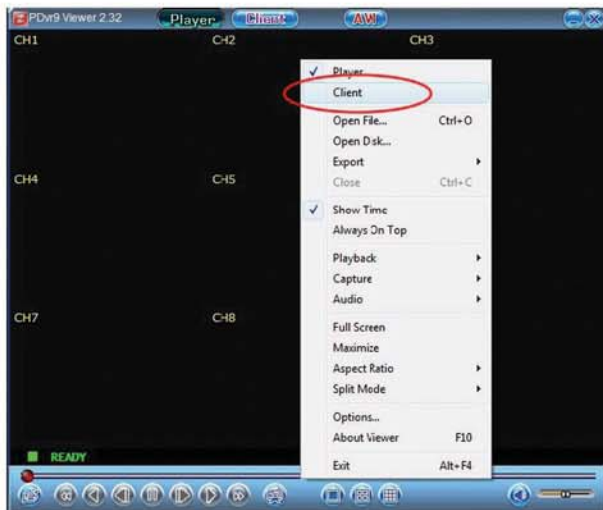

HOW TO RETRIEVE VIDEO FROM THE 9CH DVR

Remote controller must be used.

Backup cannot be obtained while the DVR is recording. Press [⏏] and enter password to stop recording.

Default password is 111111

Insert a USB key into the USB port on the side of the DVR.
An icon will appear on the screen (bottom left) confirming the USB key has been recognized.

Press [⏏]

There are two modes of backup either by time or event. Press [⊕] to switch between modes.

Time mode:

Move to the date/time required by pressing [⏪] [⏩]. Use [⏮] [⏭] to change numbers.
Press [⏏] to go to the next screen.

Event mode:

Move to the event required by pressing [⏮] [⏭] and press [⏏] to go to the next screen.

HOW TO VIEW DVR OVER A NETWORK (9 CH)

Right click on the screen and then click “Client”

Right click on the screen and then click “Connect”